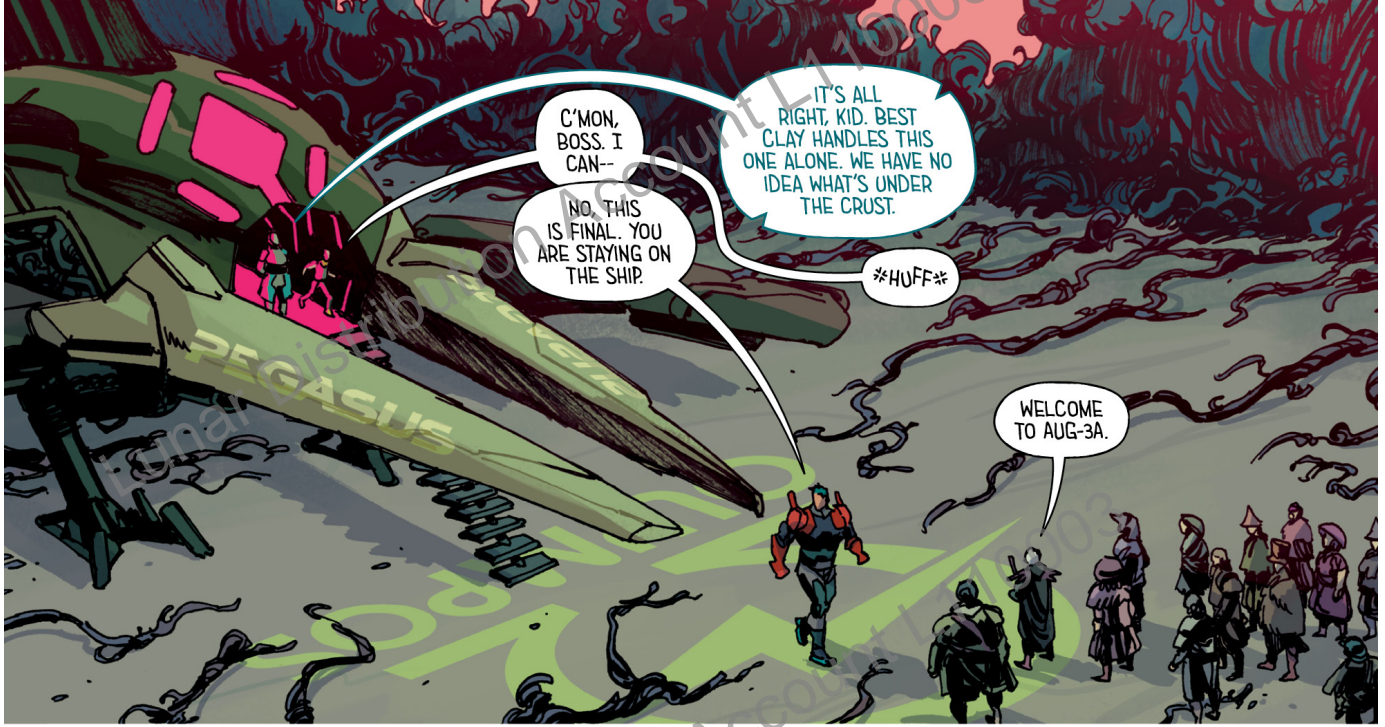

C'MON, BOSS. I CAN--

NO, THIS IS FINAL. YOU ARE STAYING ON THE SHIP.

IT'S ALL RIGHT, KID. BEST CLAY HANDLES THIS ONE ALONE. WE HAVE NO IDEA WHAT'S UNDER THE CRUST.

HUFF

WELCOME TO AUG-3A.